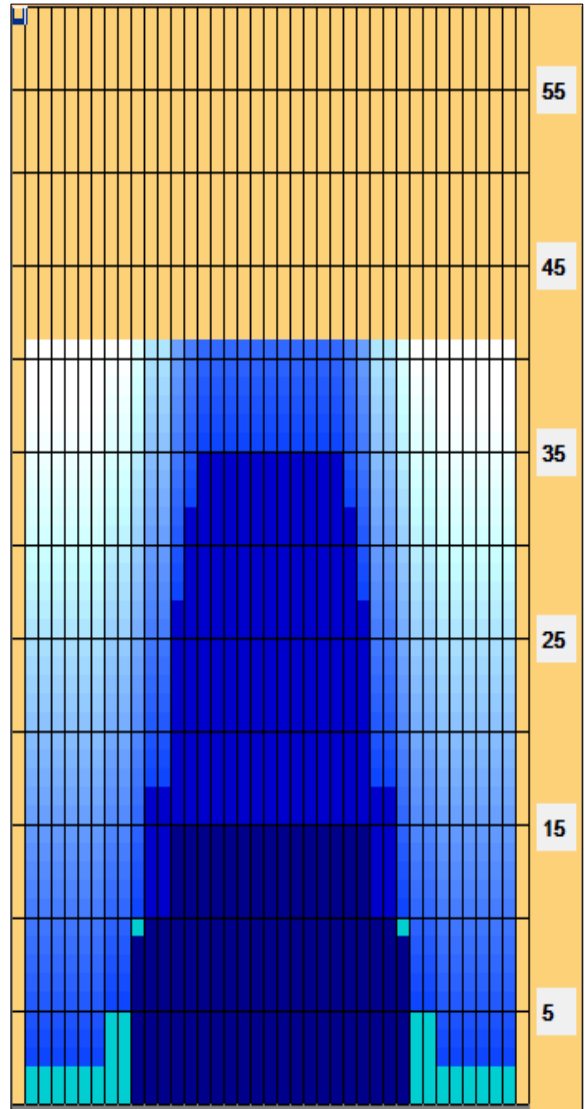

# Kegel Recreation Main Street

<b>Oil Pattern Distance:</b>	<b>41 Feet</b>	<b>Reverse Brush Drop:</b>	<b>41 Feet</b>	<b>Oil Per Board:</b>	<b>50 uL</b>
<b>Forward Oil Total:</b>	<b>8.55 mL</b>	<b>Reverse Oil Total:</b>	<b>10.75 mL</b>	<b>Volume Oil Total:</b>	<b>19.3 mL</b>
<b>Forward Boards Crossed:</b>	<b>171 Boards</b>	<b>Reverse Boards Crossed:</b>	<b>215 Boards</b>	<b>Total Boards Crossed:</b>	<b>386 Boards</b>

	Start	Stop	Loads	Speed	Crossed	Start	End	Feet	T.Oil
1	2L	2R	2	18	74	0.0	2.5	2.5	3700
2	8L	8R	1	18	25	2.5	5.0	2.5	1250
3	10L	10R	2	18	42	5.0	10.1	5.1	2100
4	13L	13R	2	18	30	10.1	15.2	5.1	1500
5	2L	2R	0	18	0	15.2	24.0	8.8	0
6	2L	2R	0	22	0	24.0	33.0	9.0	0
7	2L	2R	0	30	0	33.0	41.0	8.0	0

Conditioner:  
Type In or Select One

TransferType:  
Type In or Select One

Forward

Reverse

Combined

Buff

Navigation: Forward Reverse More

	Start	Stop	Loads	Speed	Crossed	Start	End	Feet	T.Oil
1	2L	2R	0	30	0	41.0	35.0	-6.0	0
2	15L	15R	1	22	11	35.0	31.9	-3.1	550
3	14L	14R	2	18	26	31.9	26.8	-5.1	1300
4	13L	13R	4	18	60	26.8	16.6	-10.2	3000
5	11L	11R	4	14	76	16.6	8.7	-7.9	3800
6	10L	10R	2	10	42	8.7	5.9	-2.8	2100
7	2L	2R	0	10	0	5.9	0.0	-5.9	0

Item	3L-7L:18L-18R	8L-12L:18L-18R	13L-17L:18L-18R	18L-18R:17R-13R	18L-18R:12R-8R	18L-18R:7R-3R
Description	Outside Track:Middle	Middle Track:Middle	Inside Track:Middle	Middle:Inside Track	Middle:Middle Track	Middle:Outside Track
Track Zone Ratio	10	2.86	1.04	1.04	2.86	10